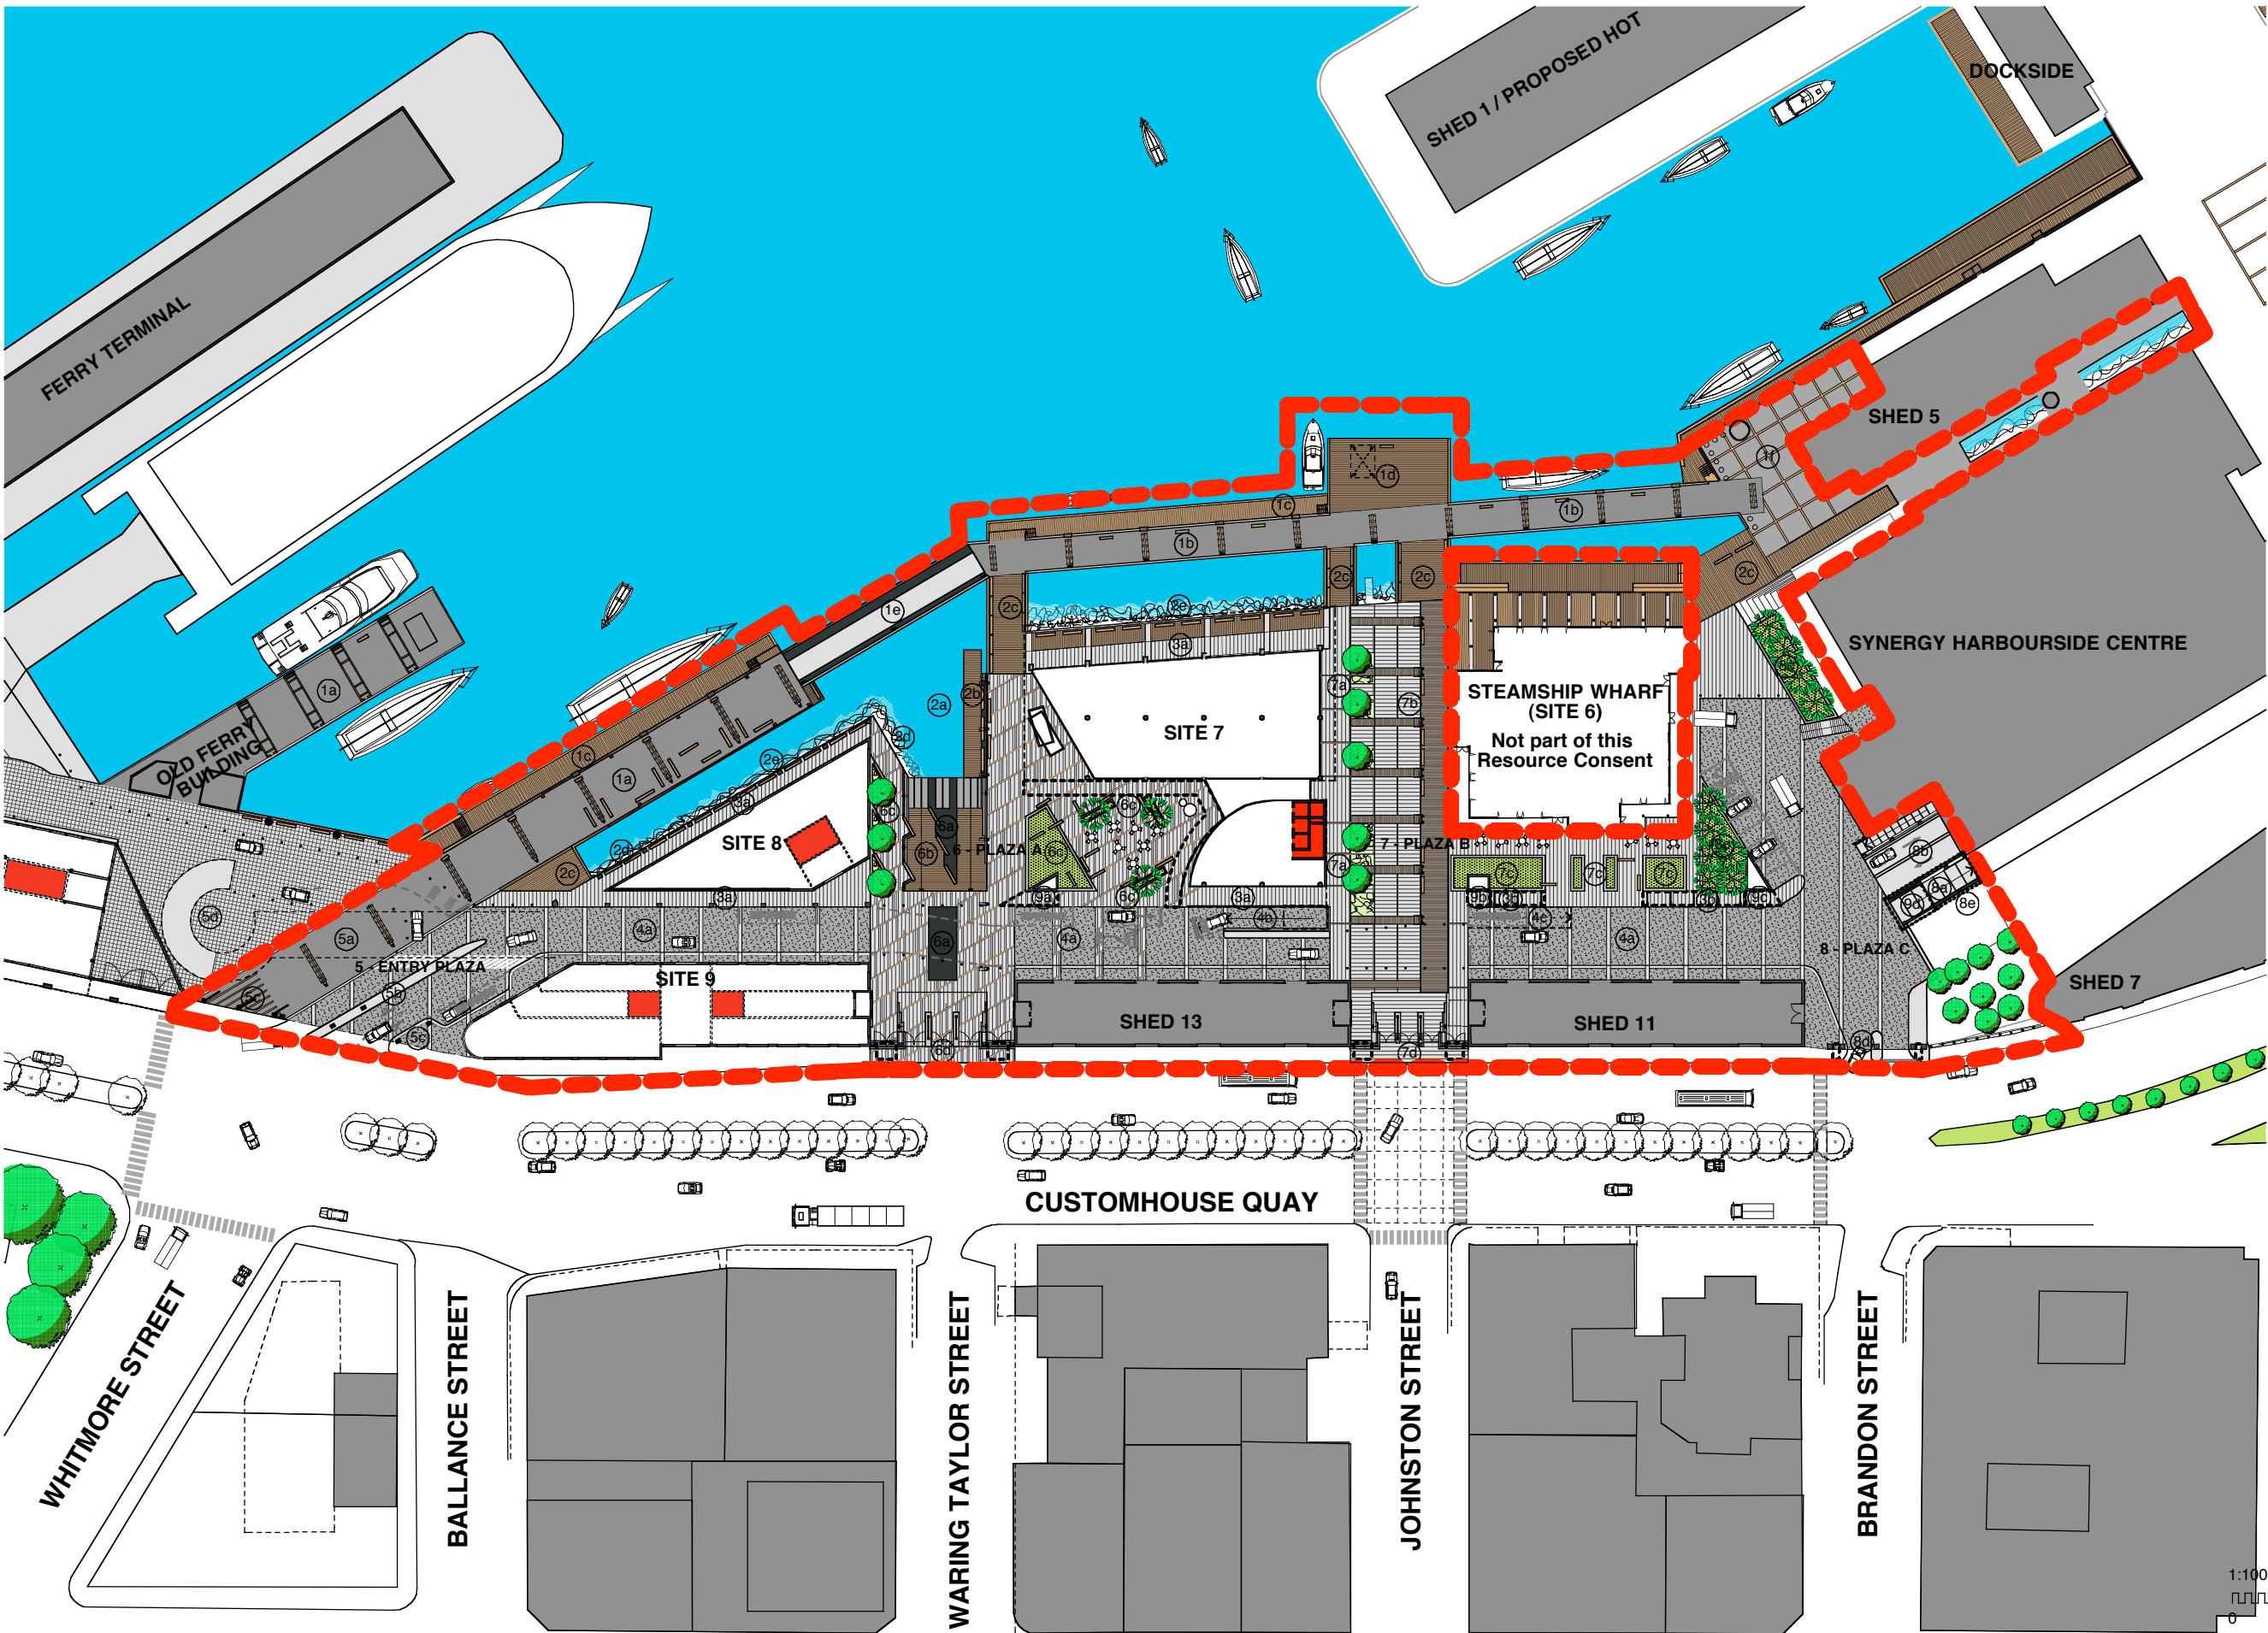

Approx. North

POSITIVELY
Wellington
WATERFRONT

Site 7

North Queens Wharf, Wellington
for
Wellington Waterfront Ltd.

**Studio of
Pacific Architecture**

Drawing Title:
North Queens Wharf Master Plan

Dwg No:
1055 SK-D140